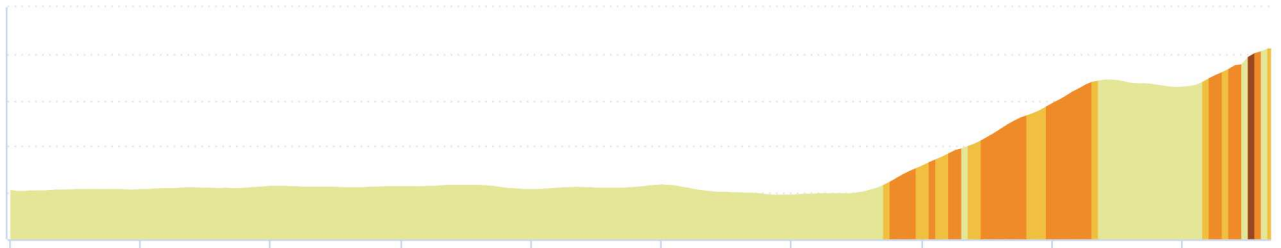

4411894 | Running- Road | B jeudi 15 / 4

Saint-Vulbas -> Souclin

19.36 km ↑ 363 m ↓ 58 m ▲ 197 m ⚡ 512 m

<5% <7% <10% <15% >15%

Leaflet | © IGN France ign.fr

2 km

Reproduction rights are restricted to personal and private use only. When practicing your activity, respect the properties and private roads.