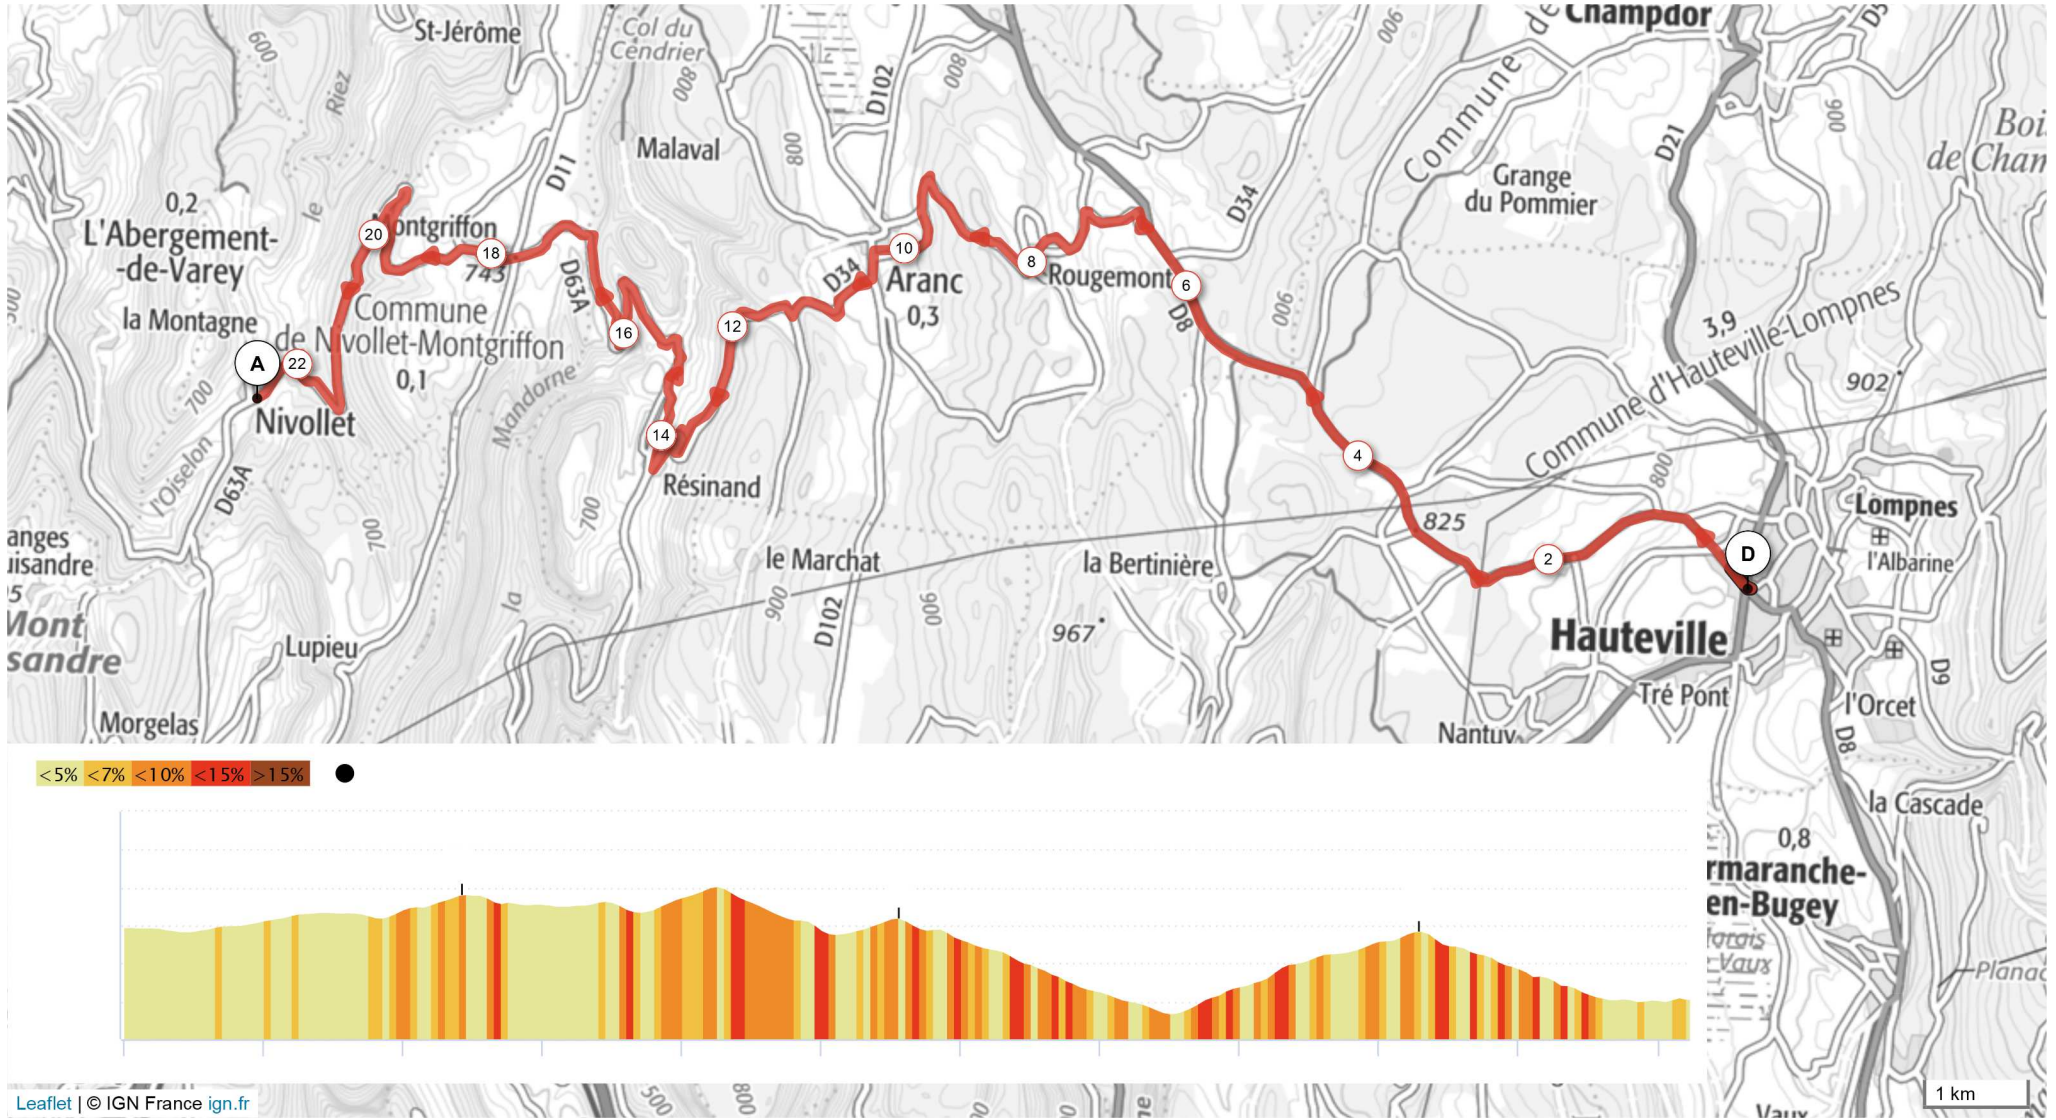

6818326 | Running- Road | samedi 17 / 1
Hauteville-Lompnes -> Nivollet-Montgriffon
↳ 22.497 km ⬆️ 482 m ⬇️ 671 m ⬆️ 567 m ⬆️ 902 m

Leaflet | © IGN France ign.fr

Reproduction rights are restricted to personal and private use only. When practicing your activity, respect the properties and private roads.

© 2018 Openrunner