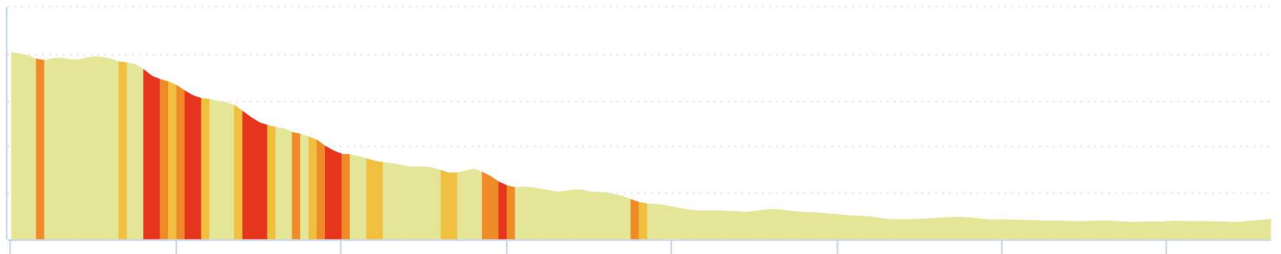

6023798 | Running- Road | samedi 17 / 2

Nivollet-Montgriffon

15.239 km 49 m 409 m 238 m 604 m

<5%
<7%
<10%
<15%
>15%

Leaflet | © IGN France ign.fr

1 km

Reproduction rights are restricted to personal and private use only. When practicing your activity, respect the properties and private roads.