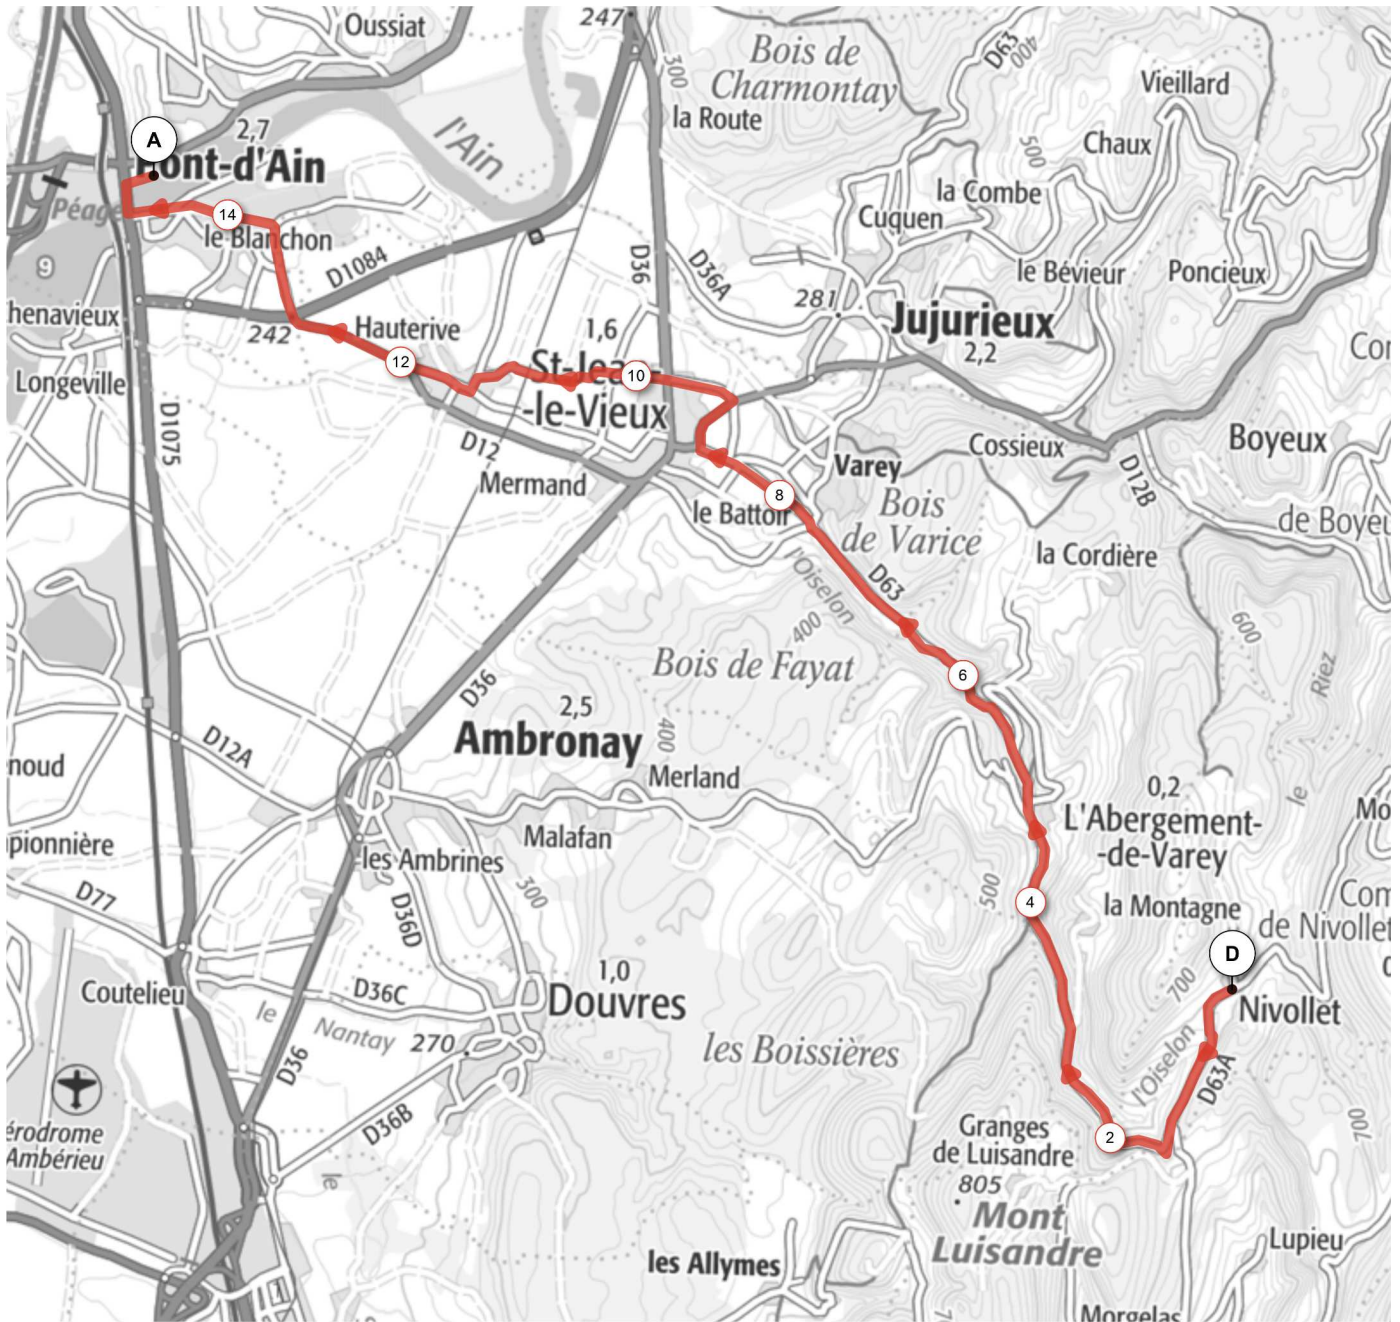

6023798 | Running- Road | samedi 17 / 2

Nivollet-Montgriffon

15.239 km 49 m 409 m 238 m 604 m

<5%
<7%
<10%
<15%
>15%

Leaflet | © IGN France ign.fr

1 km

Reproduction rights are restricted to personal and private use only. When practicing your activity, respect the properties and private roads.

© 2018 Openrunner