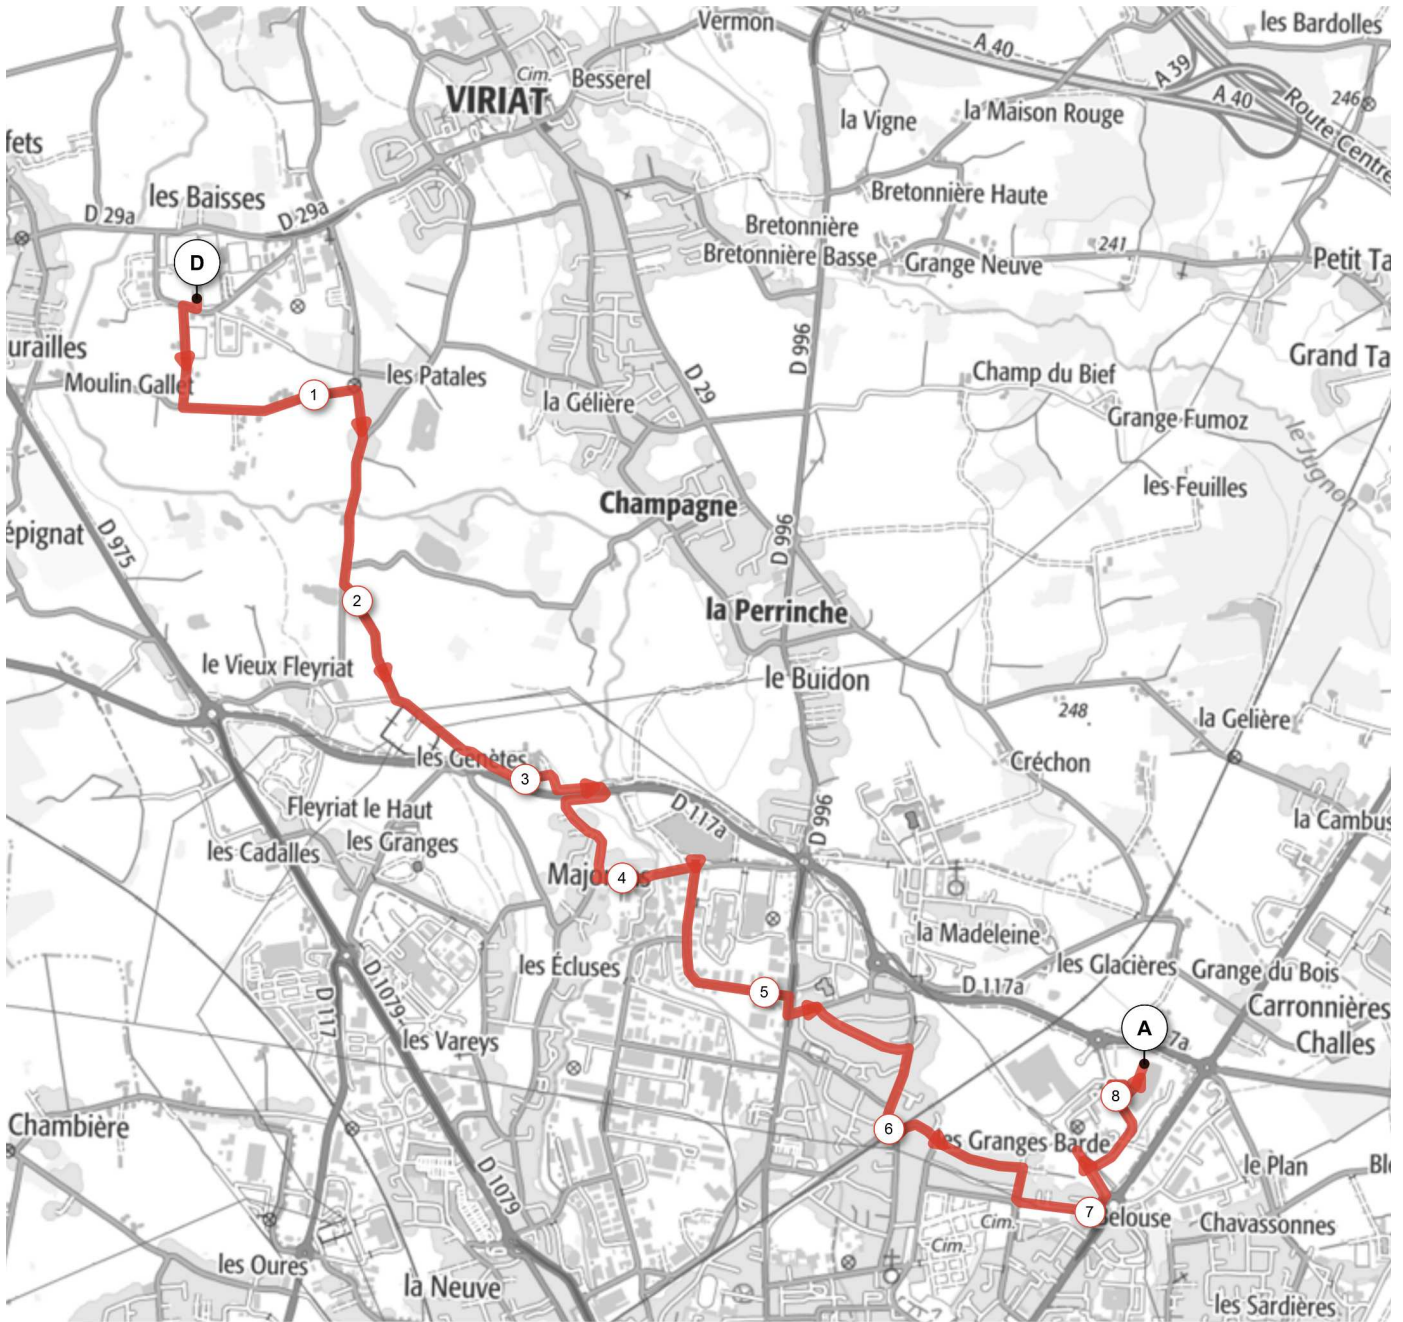

# 6023909 | Running- Road | samedi 17 / 6

Viriat -> Bourg-en-Bresse

8.309 km ↑ 34 m ↓ 6 m ▲ 210 m ▼ 238 m

<5% <7% <10% <15% >15%

Leaflet | © IGN France ign.fr

BRESSE

Penessu 1 km

Reproduction rights are restricted to personal and private use only. When practicing your activity, respect the properties and private roads.

© 2018 Openrunner