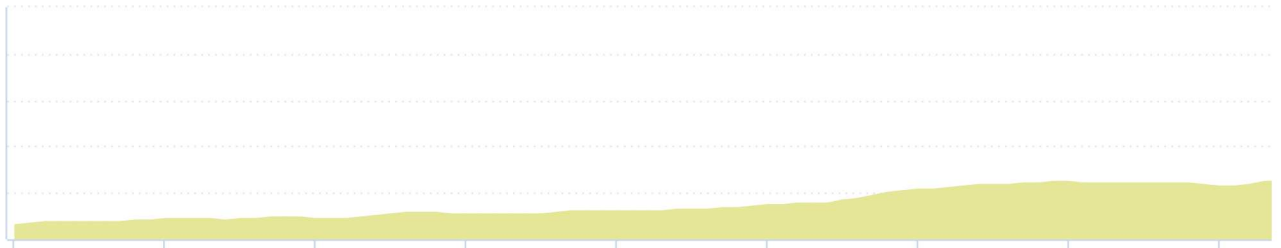

# 6023909 | Running- Road | samedi 17 / 6

Viriat -> Bourg-en-Bresse

8.309 km ↑ 34 m ↓ 6 m ▲ 210 m ▼ 238 m

<5% <7% <10% <15% >15%

Leaflet | © IGN France ign.fr

BRESSE

Penessu 1 km

Reproduction rights are restricted to personal and private use only. When practicing your activity, respect the properties and private roads.